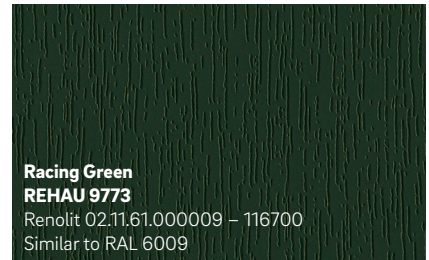

Statement Collection