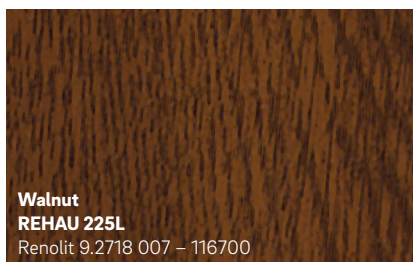

Traditional Collection