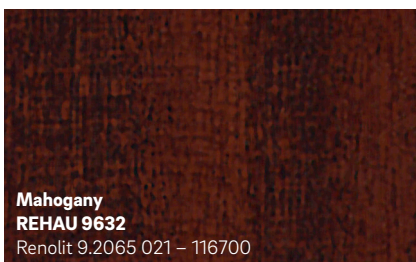

Traditional Collection