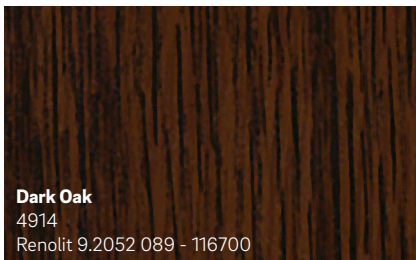

Traditional Collection